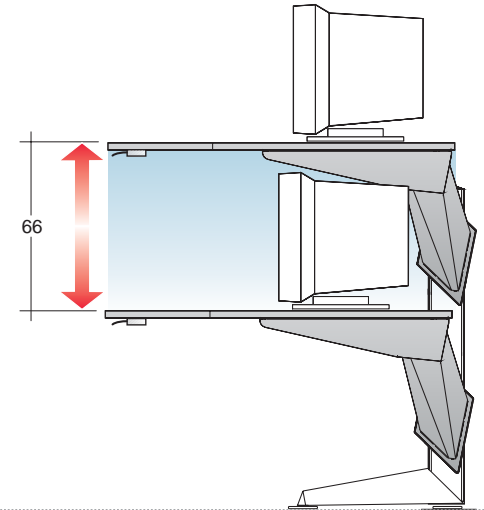

Kantenform: einfach
Form of edges: single

Kantenform: gerade
Form of edges: straight

Kantenform: Softforming
Form of edges: softforming

Verkabelung
cable management

H henvestlung height adjustment

H henvestlung
Manuell: 0-40 kg / 40-80 kg
Motorisch: 0-80 kg

Height Adjustm
by hand: 0-40 kg / 40-80 kg
by motor: 0-80 kg

Ergodynamik ergodynamics

GO² move
Ergodynamic sit/stand work places

GO² shape
Modular office furniture system

GO² tec
Sophisticated computer stations