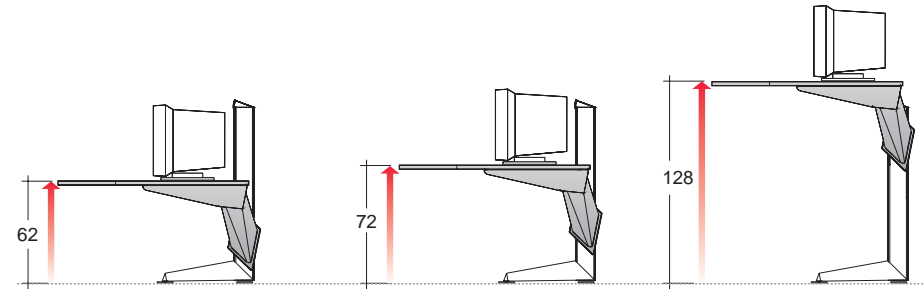

Kantenform: einfach
Form of edges: single

Kantenform: gerade
Form of edges: straight

Kantenform: Softforming
Form of edges: softforming

Verkabelung
cable management

H henvestlung height adjustment

H henvestlung
Manuell: 0-40 kg / 40-80 kg
Motorisch: 0-80 kg

Height Adjustm
by hand: 0-40 kg / 40-80 kg
by motor: 0-80 kg

Ergodynamik ergodynamics

GO² move
Ergodynamic sit/stand work places

GO² shape
Modular office furniture system

GO² tec
Sophisticated computer stations