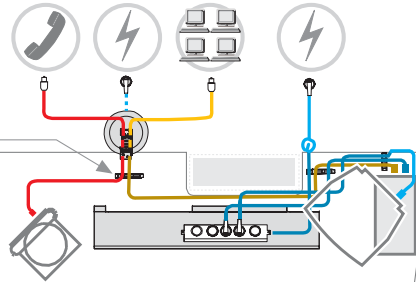

Kantenform: einfach
Form of edges: single

Kantenform: gerade
Form of edges: straight

Kantenform: Softforming
Form of edges: softforming

Verkabelung
cable management

H henvestlung height adjustment

H henvestlung
Manuell: 0-40 kg / 40-80 kg
Motorisch: 0-80 kg

Height Adjustm
by hand: 0-40 kg / 40-80 kg
by motor: 0-80 kg

Ergodynamik ergodynamics

GO² move
Ergodynamic sit/stand work places

GO² shape
Modular office furniture system

GO² tec
Sophisticated computer stations