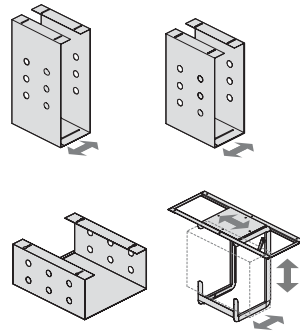

Kantenform: einfach
Form of edges: single

Kantenform: gerade
Form of edges: straight

Kantenform: Softforming
Form of edges: softforming

Verkabelung
cable management

H henvestlung height adjustment

H henvestlung
Manuell: 0-40 kg / 40-80 kg
Motorisch: 0-80 kg

Height Adjustm
by hand: 0-40 kg / 40-80 kg
by motor: 0-80 kg

Ergodynamik ergodynamics

GO² move
Ergodynamic sit/stand work places

GO² shape
Modular office furniture system

GO² tec
Sophisticated computer stations