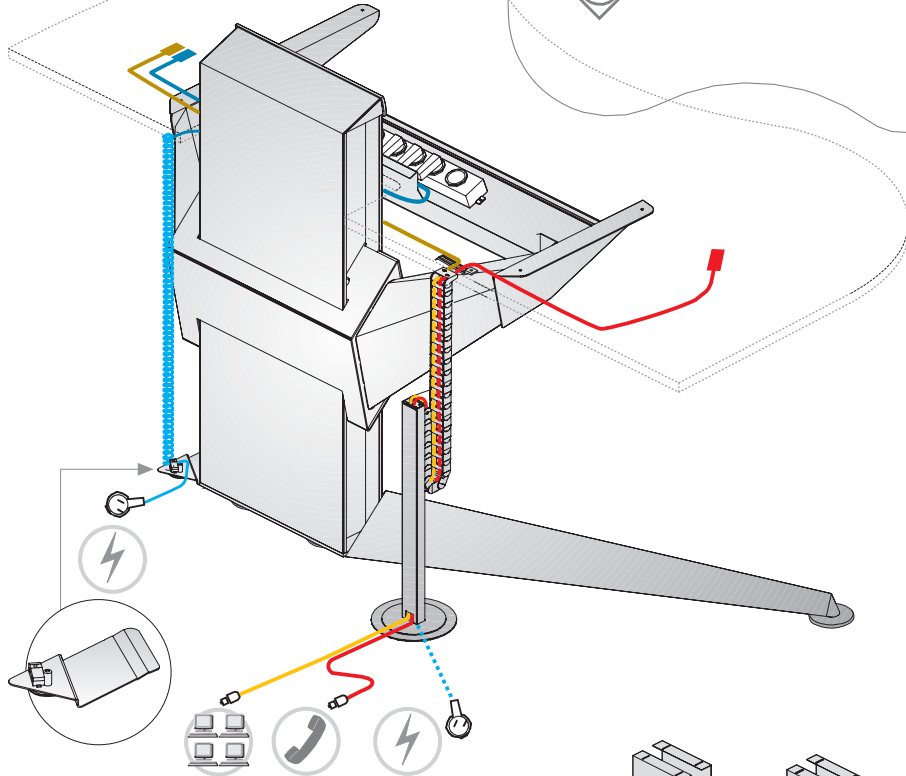

Kantenform: einfach
Form of edges: single

Kantenform: gerade
Form of edges: straight

Kantenform: Softforming
Form of edges: softforming

Verkabelung
cable management

H henvestlung height adjustment

H henvestlung
Manuell: 0-40 kg / 40-80 kg
Motorisch: 0-80 kg

Height Adjustm
by hand: 0-40 kg / 40-80 kg
by motor: 0-80 kg

Ergodynamik ergodynamics

GO² move
Ergodynamic sit/stand work places

GO² shape
Modular office furniture system

GO² tec
Sophisticated computer stations